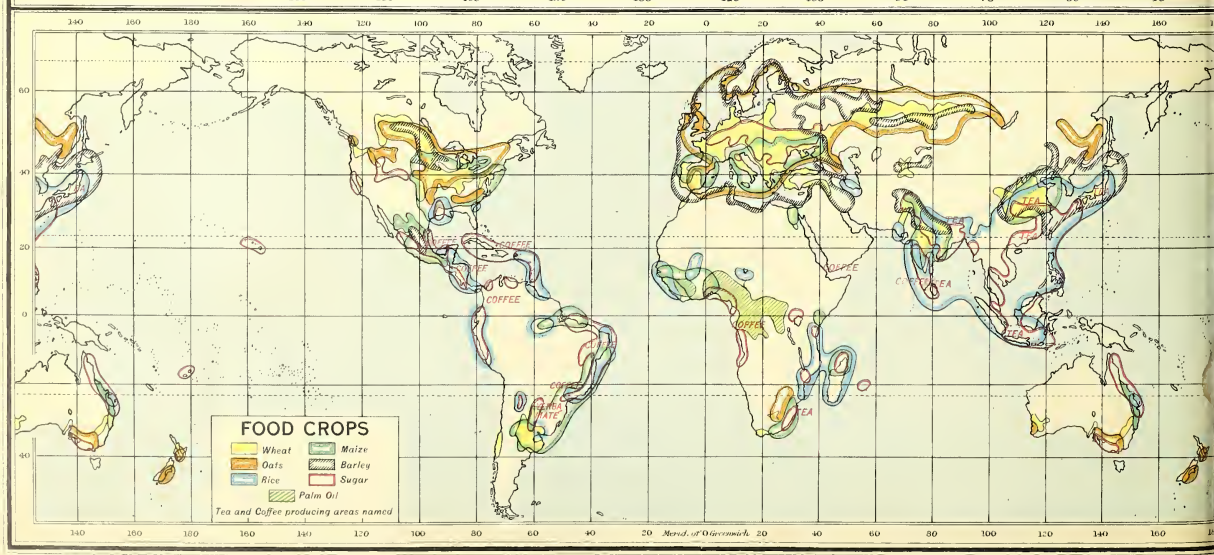

MAGNETIC VARIATION, 1932

■ West of True North
■ East of True North

Note to Ocean Currents

Warm Currents Cold Currents
 direction of the currents is shown by the arrows.
 thickness of the arrows indicates by the number of strokes
 mean speed of the water drift in an hour.
 thick strokes above indicate the number of nautical miles.
 thin strokes below indicate the number of quarters of a mile.
 → 1 mile → 2 miles → 3 miles
 → 1/4 → 2/4 → 3/4

Note to Monsoon Drifts

In the Indian Ocean, the China Sea and the West Coast of Mexico and Central America, the currents change with the Monsoons. The simple arrows → show the S.W. and S.E. Monsoon Drift during the Northern Summer. The arrows marked thus ← → show the N.W. and N.E. Monsoon Drift during the Northern Winter. Limit of Floating Ice Limit of Pack Ice
 Sea-Weed